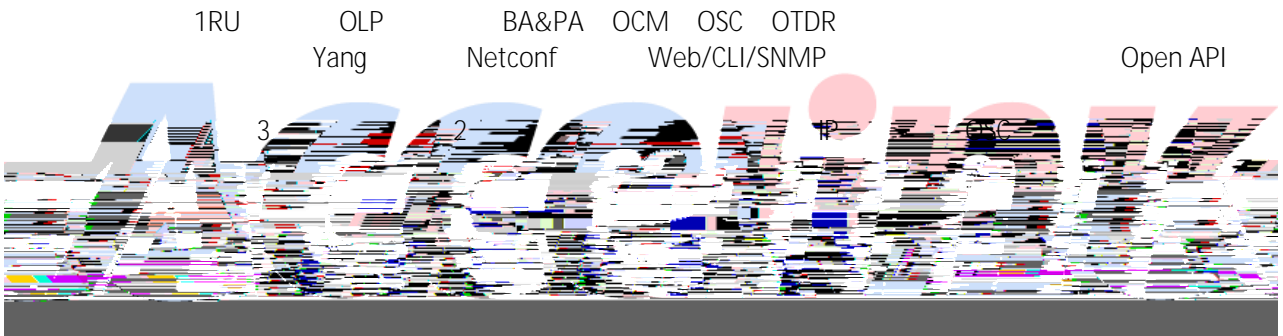

C band  
1RU

OLS L1000

OLS L1000

OLS L1000

OLS LA1000

1RU

OLS LA1000

OLS LA1000

1RU

200G

2

Yang

LA OCM OSC OTDR

Netconf

IP

Web/CLI/SNMP