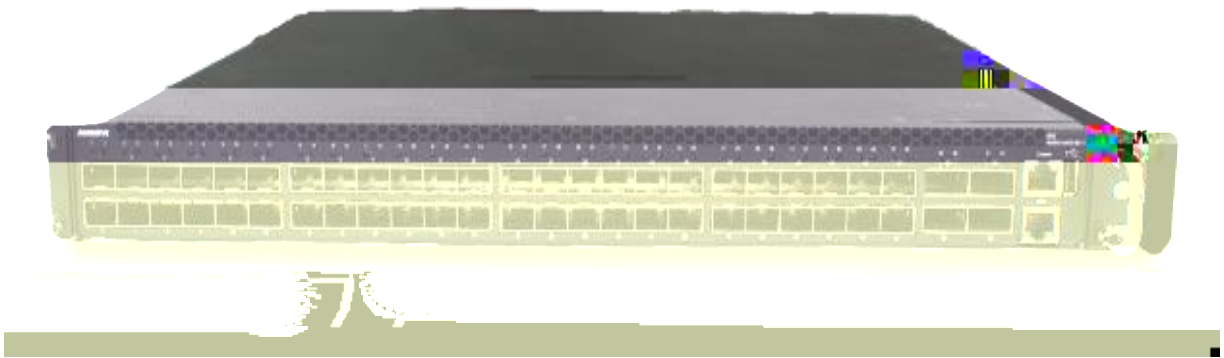

Lighting Your Dreams |

NPB-F1-4LE48XE

Accelink

Lighting Your Dreams |

TCP/UDP	VLAN ICMP IPSec	MPLS IGMP	PPPOE GTP	IP GRE	IPv4 IP	IPv6 L2TP/PPTP
TCP Flag						
5.8kg		>18000			<0.5	